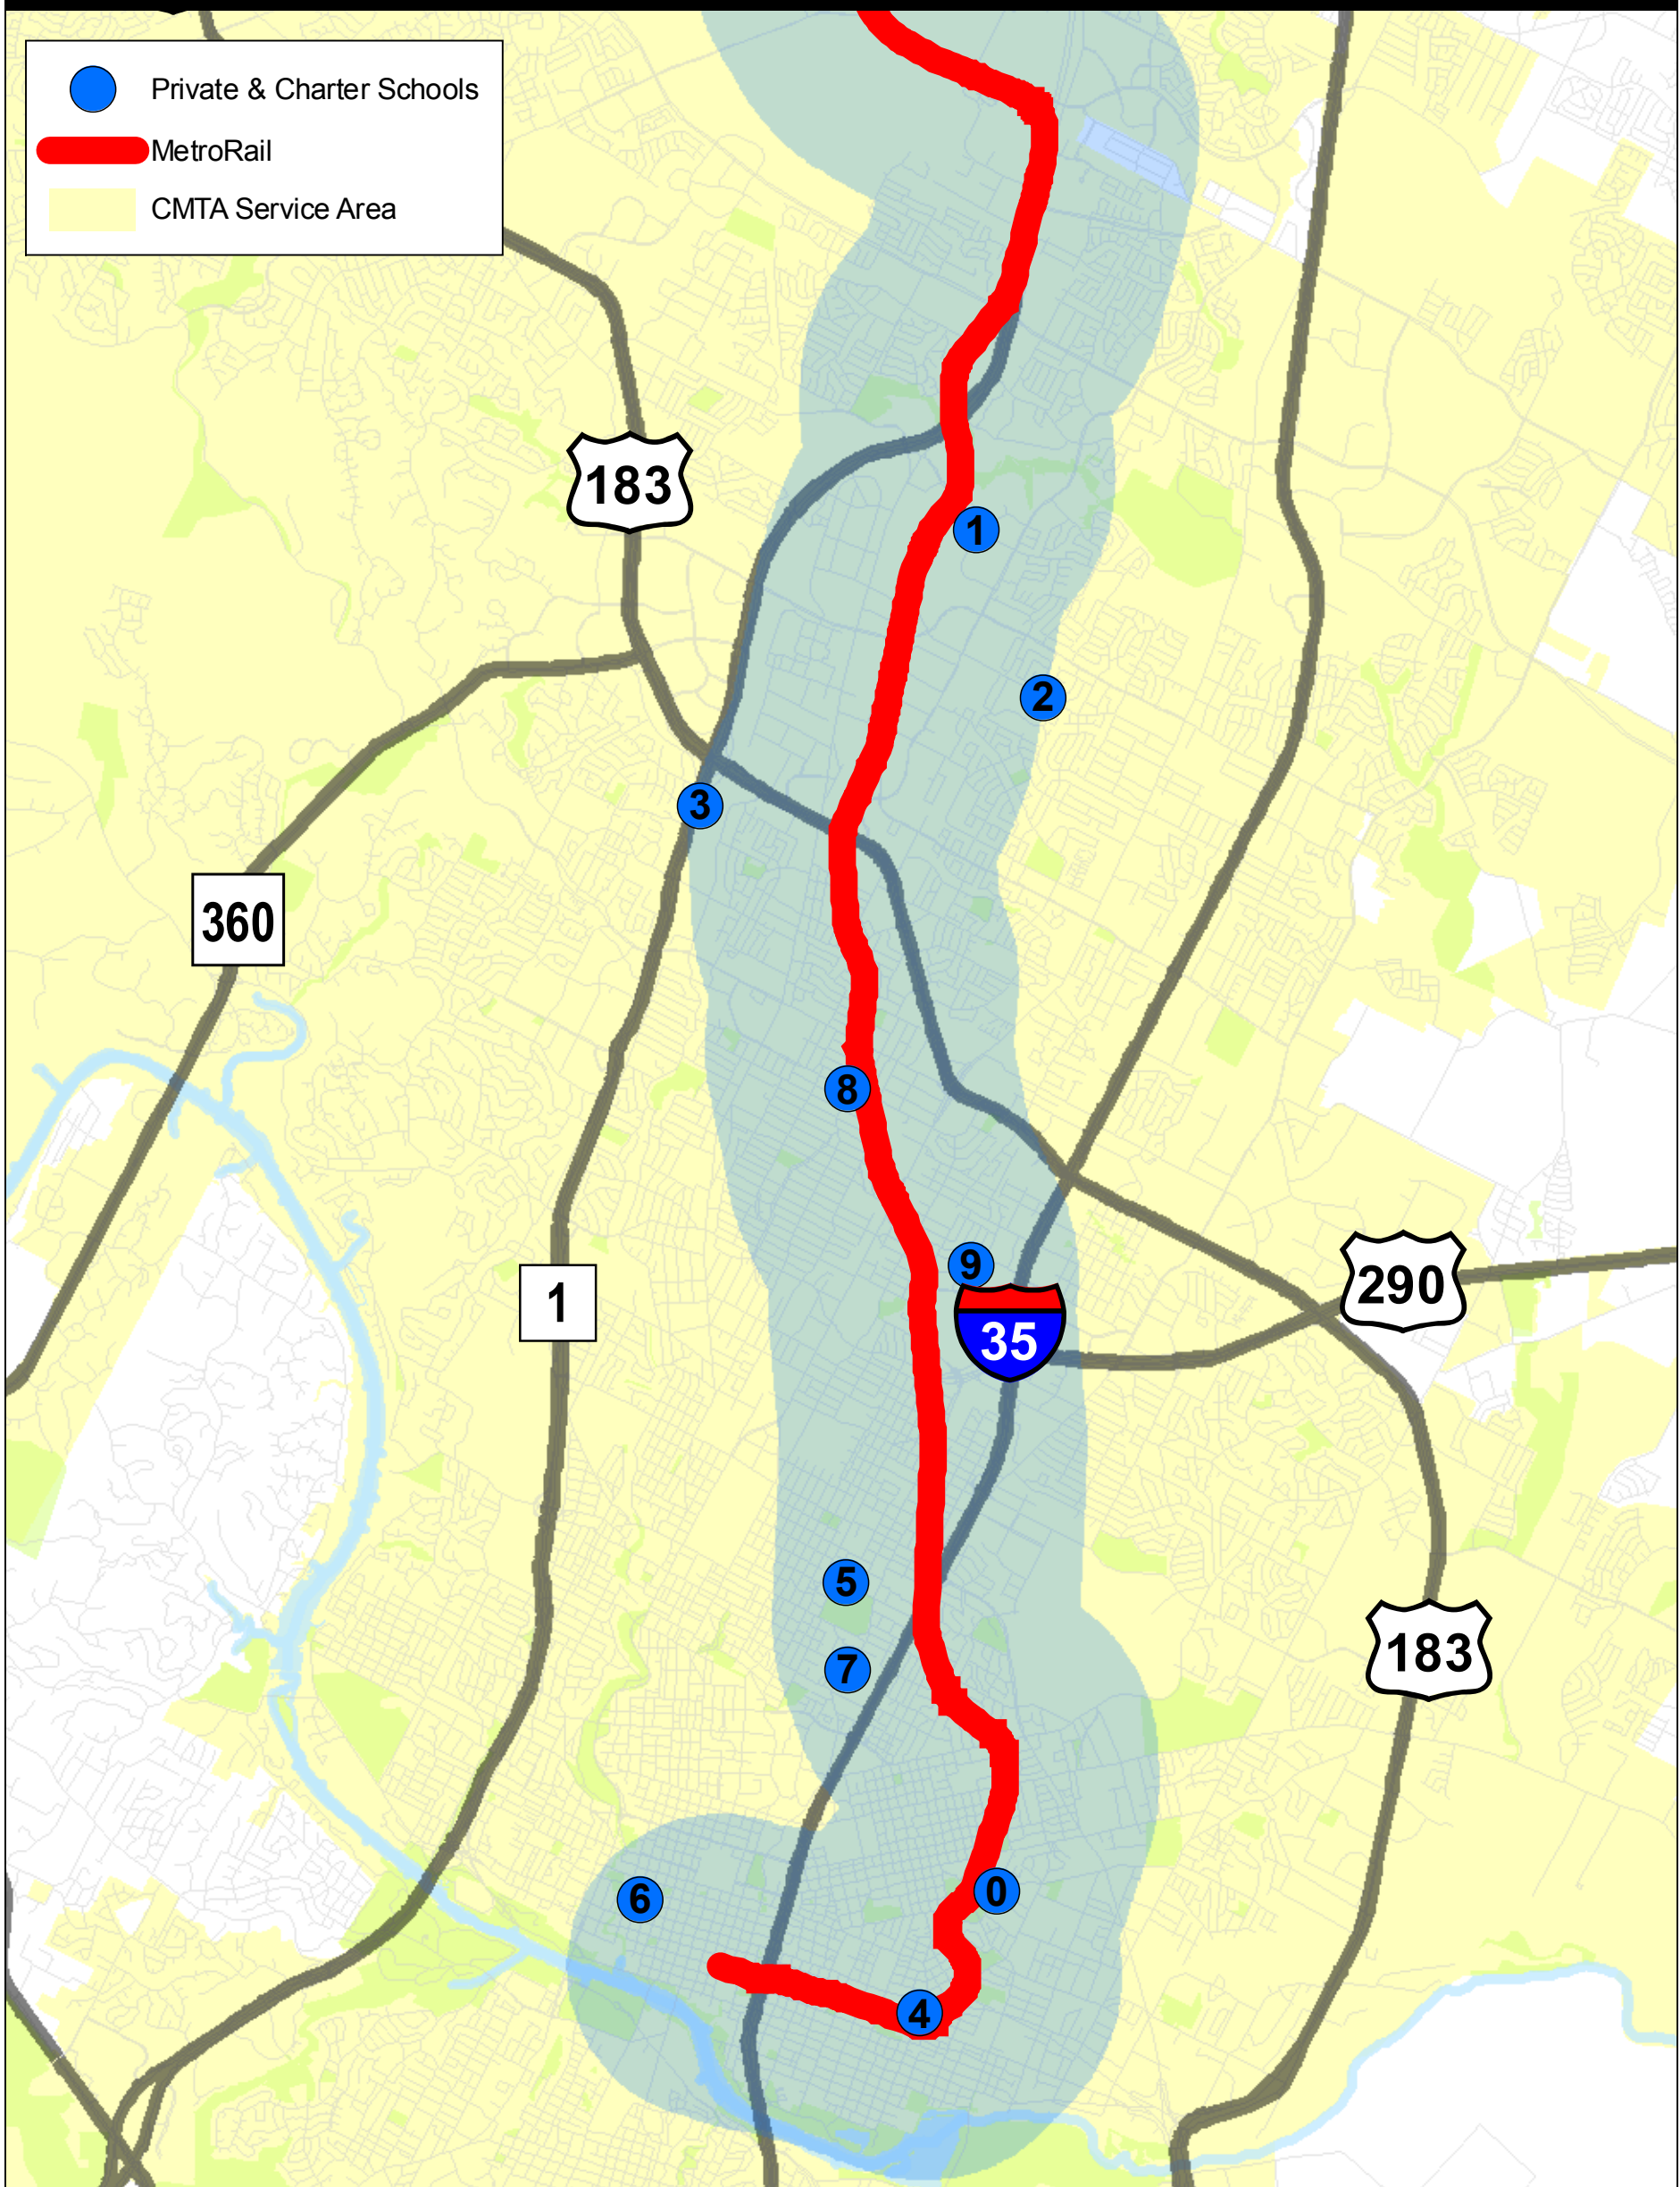

Private & Charter Schools within 1 mile of Capital MetroRail line

 Private & Charter Schools
 MetroRail
 CMTA Service Area

ID	SCHOOL	ADDRESS	TYPE
0	Austin CAN! Academy Charter School	2406 Rosewood Avenue	Charter
1	Harmony Elementary	11800 Stonehollow Drive	Charter
2	McCullough Academy of Excellence	1605 Kramer Lane	Charter
3	University Charter School - Star Ranch	8701 North Mopac Expy	Charter
4	University of Texas Elementary School	2200 E 6th Street	Charter
5	Griffin School	710 East 41st St.	Private
6	Khabele School	801 Rio Grande	Private
7	St. Paul Lutheran School/Concordia Academy	3407 Red River St.	Private
8	The Oakmont School	1510 Morrow St.	Private
9	St. Francis School	300 East Huntland Dr.	Private