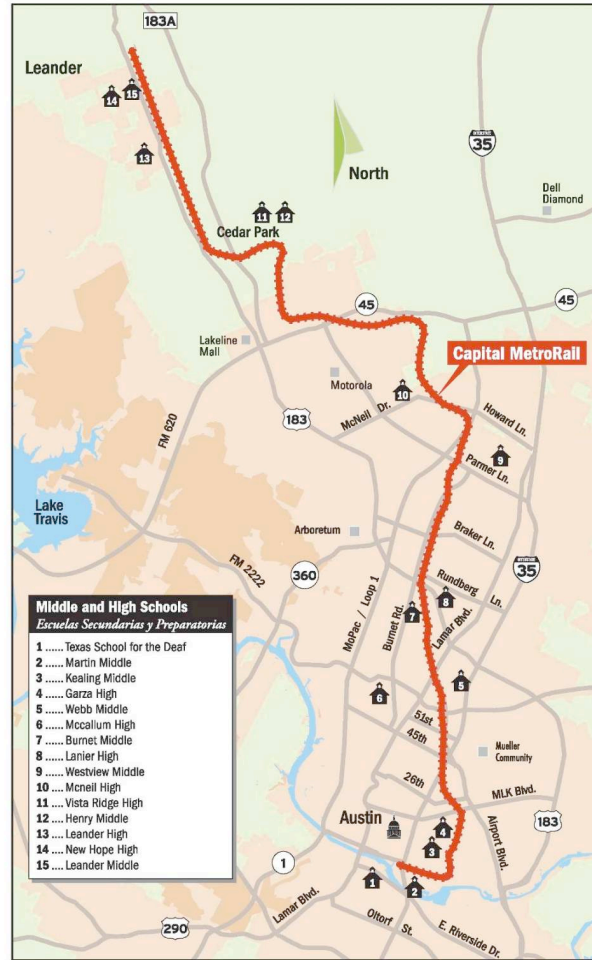

Produced in partnership with